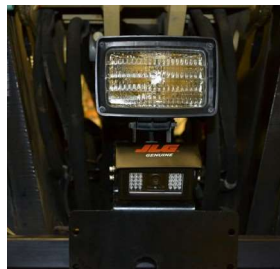

## ADDITIONAL VISIBILITY IN REVERSE

The reversing camera provides an additional view directly behind the machine. This helps to increase awareness of the objects and people in your path. The robust camera kit and monitor system have been tested against the elements for durability and can handle the tough conditions of your worksite.

#### Camera

- Touch buttons for controlling settings
- Weatherproof IP69K rating
- 120 ° views with a 250k pixel, 2.1 mm lens
- 30 infrared illuminators for incredible night vision
- Built-in heater for defrosting
- 700 TV lines resolution
- Shock-resistant with a 10G vibration and 100G impact rating
- Temperature tolerance:
  - Operating: -45 ° C-70 ° C, RH 95% MAX
  - Storing: -45 ° C-80 ° C, RH 95% MAX

#### Monitor

- 7" Digital TFT-LCD Color Display Monitor
- Built-in speakers to hear sounds outside the cab
- Weatherproof IP69K rating
- Back-lit buttons and removable sunshade
- 3-channel system allows for additional cameras
- Distance gridlines to gauge proximity to things behind
- Can be used with reverse sensing system
- Shock-resistant with a 10G vibration and 100G impact rating
- Temperature tolerance:
  - Operating: -20 ° C-70 ° C, RH 90% MAX
  - Storing: -30 ° C-80 ° C, RH 90% MAX