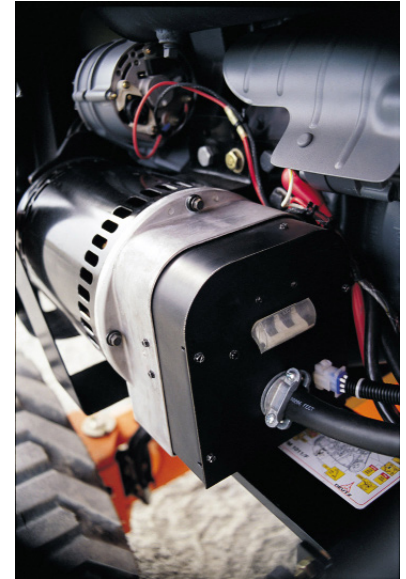

7500W GENERATORS

REMAN PARTS

SAVE TIME AND MONEY WITH JLG REMAN PROGRAMS

JLG offers a lower cost alternative through the rebuild program. Only original components are used to guarantee the highest quality. This generator is found on machines equipped with SkyPower®.

Description	JLG Part Number
Hydraulic Driven 7500 Watt Generator, 4 Hole Mounting Plate	2460040EX
Belt Driven 7500 Watt Generator, 6 Hole Mounting Plate	2460048EX
Belt Driven 7500 Watt Generator, 4 Hole Mounting Plate	2460050EX
Belt Driven 7500 Watt Generator For Deutz Tier IV Final	1001212223EX