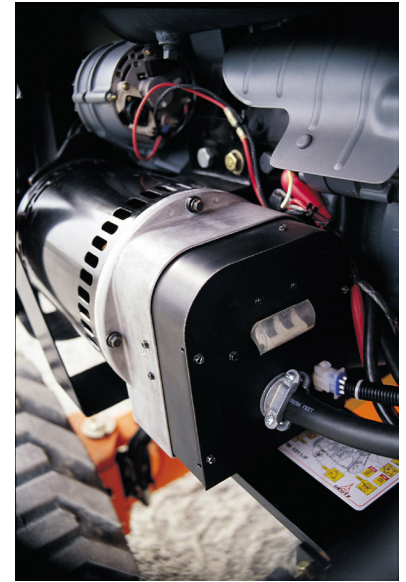

## ENHANCE THE CAPABILITIES OF YOUR BOOM LIFT

Enhance your JLG® boom lift with SkyPower®, a completely self-contained 7500W generator with integrated power cable and airline. This package allows for the use of an assortment of productivity-enhancing electrical and pneumatic accessories including, but not limited to, SkyWelder® and SkyCutter®, giving the operator a "Workstation in the Sky."

### Features and Benefits Include:

- Integrated power cable and airline allow you to quickly attach or detach a variety of JLG accessories
- Eliminate the tracking and delivery costs associated with a separate generator
- Eliminate the need to move and reposition the generator, resulting in significant time savings
- Save fuel by using SkyPower in place of a separate ground-based generator
- Six hour installation